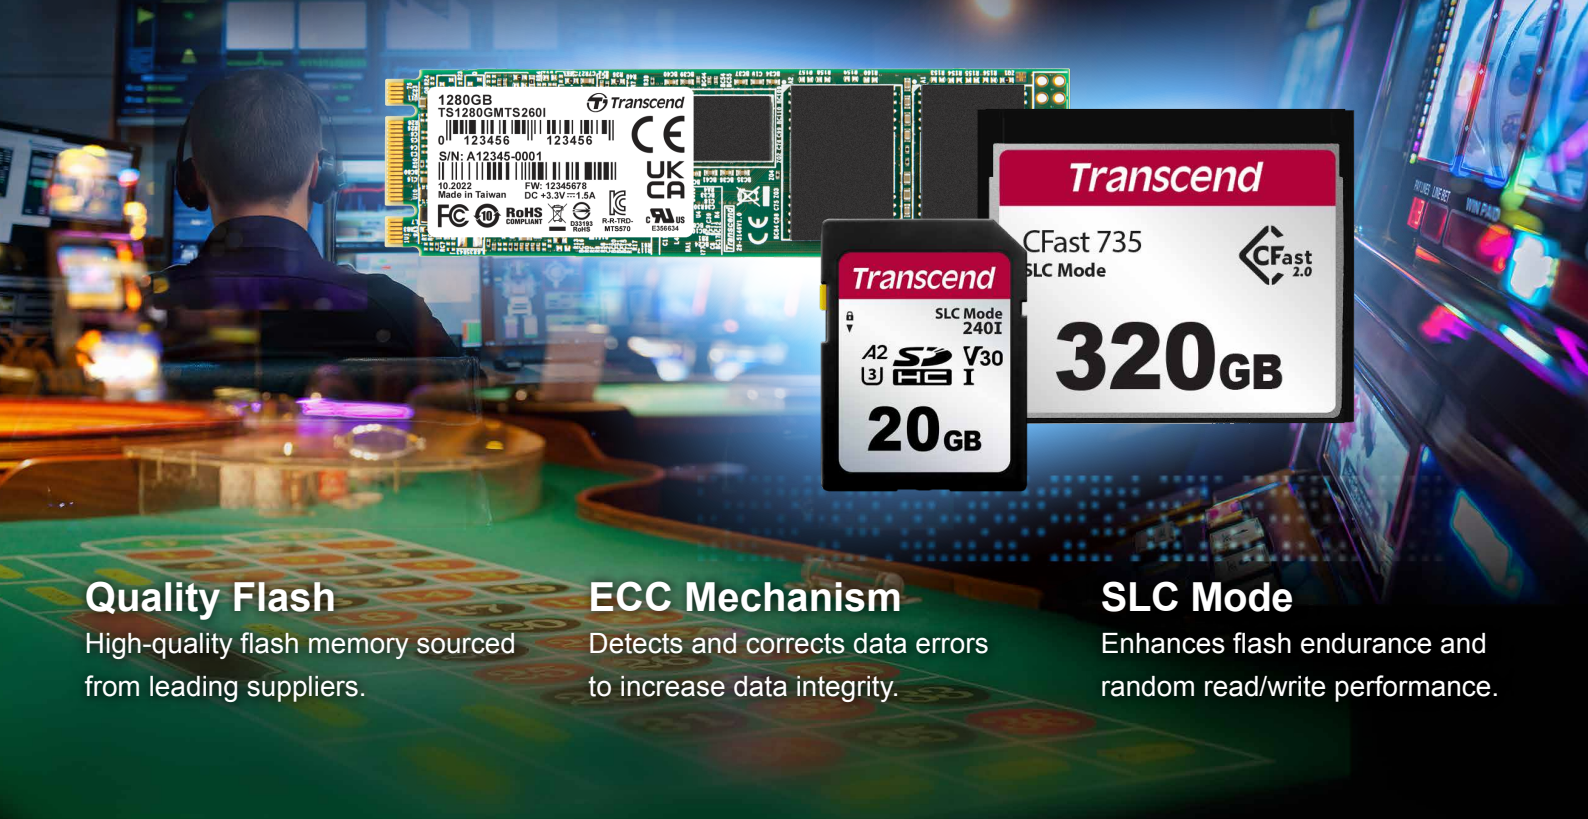

Transcend SSDs and Memory Cards

Industrial Storage for Always-On Gaming Systems

In the gaming and entertainment industry, systems operate 24/7 and require storage solutions with exceptional data integrity and durability. Transcend's industrial-grade SSDs and memory cards feature ECC technology to detect and correct errors in real time, ensuring stable operation under heavy workloads. With SLC Mode support, write amplification is reduced, significantly enhancing write endurance and product lifespan. These solutions reliably handle critical system data and write intensive applications such as player transactions, game data backup, and system updates, delivering consistent performance in gaming industry.

Quality Flash

High-quality flash memory sourced from leading suppliers.

ECC Mechanism

Detects and corrects data errors to increase data integrity.

SLC Mode

Enhances flash endurance and random read/write performance.